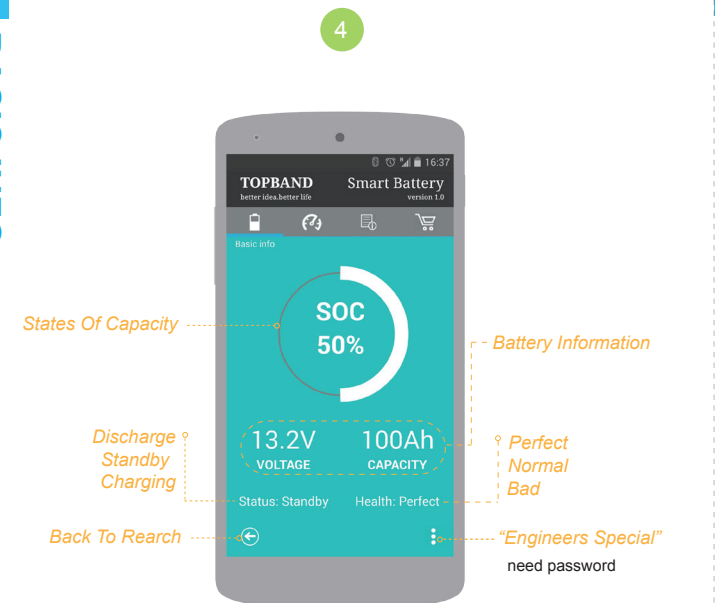

SMART BATTERY QUICK GUIDE

- Phone need Bluetooth 4.0 BLE(bluetooth low energy)
- Require Android4.3+
- Active Distance < 5.0m

- Support iphone 4S/ 5c /5 /5S /6 /6plus
- Require IOS6.0+
- Active Distance < 5.0m

SEARCH&CONNECT

BASIC INFO

U.I.T.C INFO

SYSTEMS INFO

TIPS

1. Please make sure the app is the latest version.
2. Android phone need have the bluetooth4.0 and support BLE(bluetooth low energy) function.
3. Due to the bluetooth hardware feature, thee APP only support "one to one" mode.
4. This APP only can connect TOPBAND battery, can't not connect phone/tablet/or others device.
- 5.