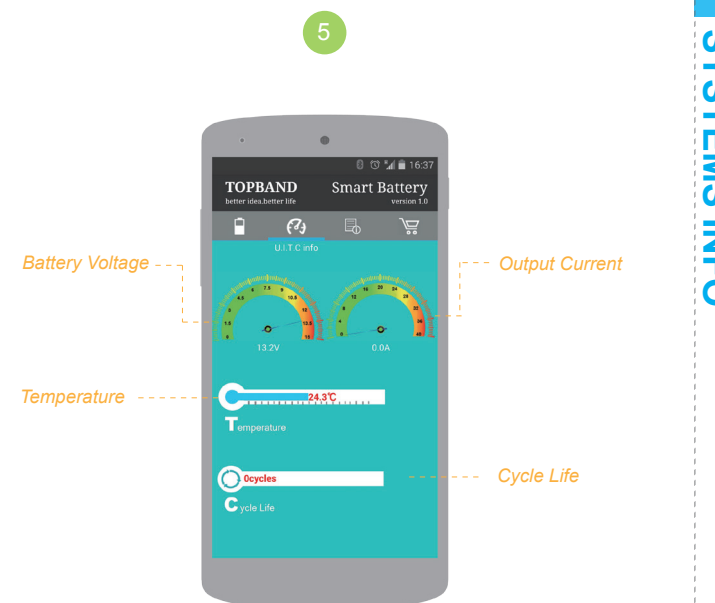

SMART BATTERY QUICK GUIDE

- Phone need Bluetooth 4.0 BLE(bluetooth low energy)
- Require Android4.3+
- Active Distance < 5.0m

- Support iphone 4S/ 5c /5 /5S /6 /6plus
- Require IOS6.0+
- Active Distance < 5.0m

SEARCH&CONNECT

BASIC INFO

U.I.T.C INFO

SYSTEMS INFO

TIPS

1. Please make sure the app is the latest version.
2. Android phone need have the bluetooth4.0 and support BLE(bluetooth low energy) function.
3. Due to the bluetooth hardware feature, thee APP only support "one to one" mode.
4. This APP only can connect TOPBAND battery, can't not connect phone/tablet/or others device.
- 5.