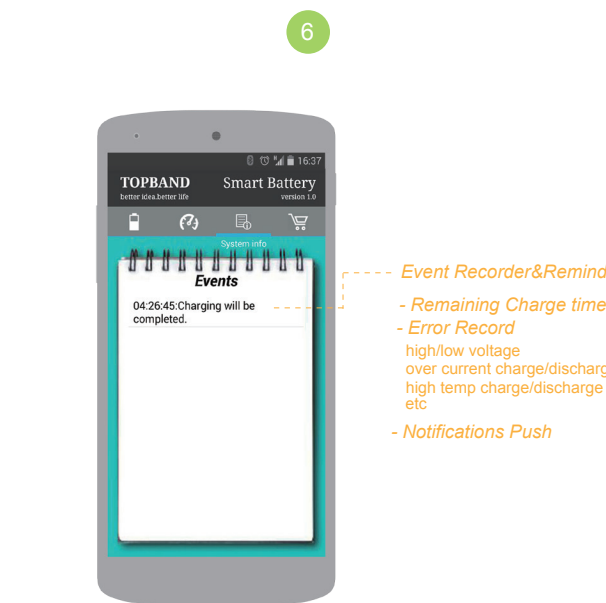

SEARCH&CONNECT

BASIC INFO

U.I.T.C INFO

SYSTEMS INFO

TIPS

1. Please make sure the app is the latest version.
2. Android phone need have the bluetooth4.0 and support BLE(bluetooth low energy) function.
3. Due to the bluetooth hardware feature, thee APP only support "one to one" mode.
4. This APP only can connect TOPBAND battery, can't not connect phone/tablet/or others device.
- 5.