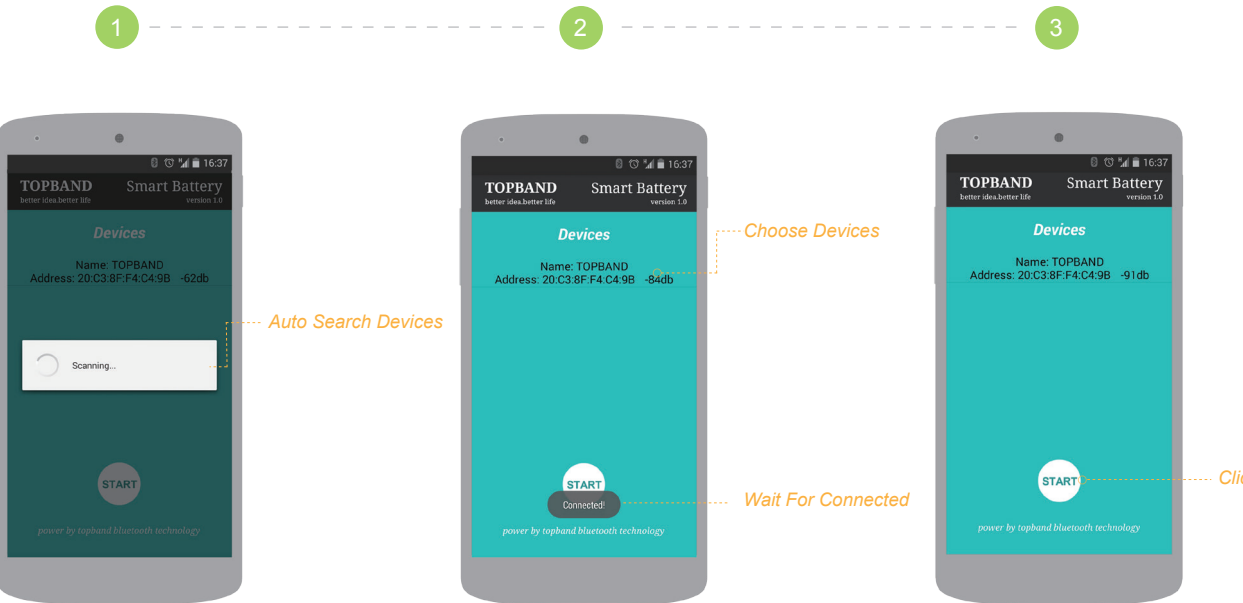

SMART BATTERY QUICK GUIDE

- Phone need Bluetooth 4.0 BLE(bluetooth low energy)
- Require Android4.3+
- Active Distance < 5.0m

- Support iphone 4S/ 5c /5 /5S /6 /6plus
- Require IOS6.0+
- Active Distance < 5.0m

SEARCH&CONNECT

BASIC INFO

U.I.T.C INFO

SYSTEMS INFO

TIPS

1. Please make sure the app is the latest version.
2. Android phone need have the bluetooth4.0 and support BLE(bluetooth low energy) function.
3. Due to the bluetooth hardware feature, thee APP only support "one to one" mode.
4. This APP only can connect TOPBAND battery, can't not connect phone/tablet/or others device.
- 5.